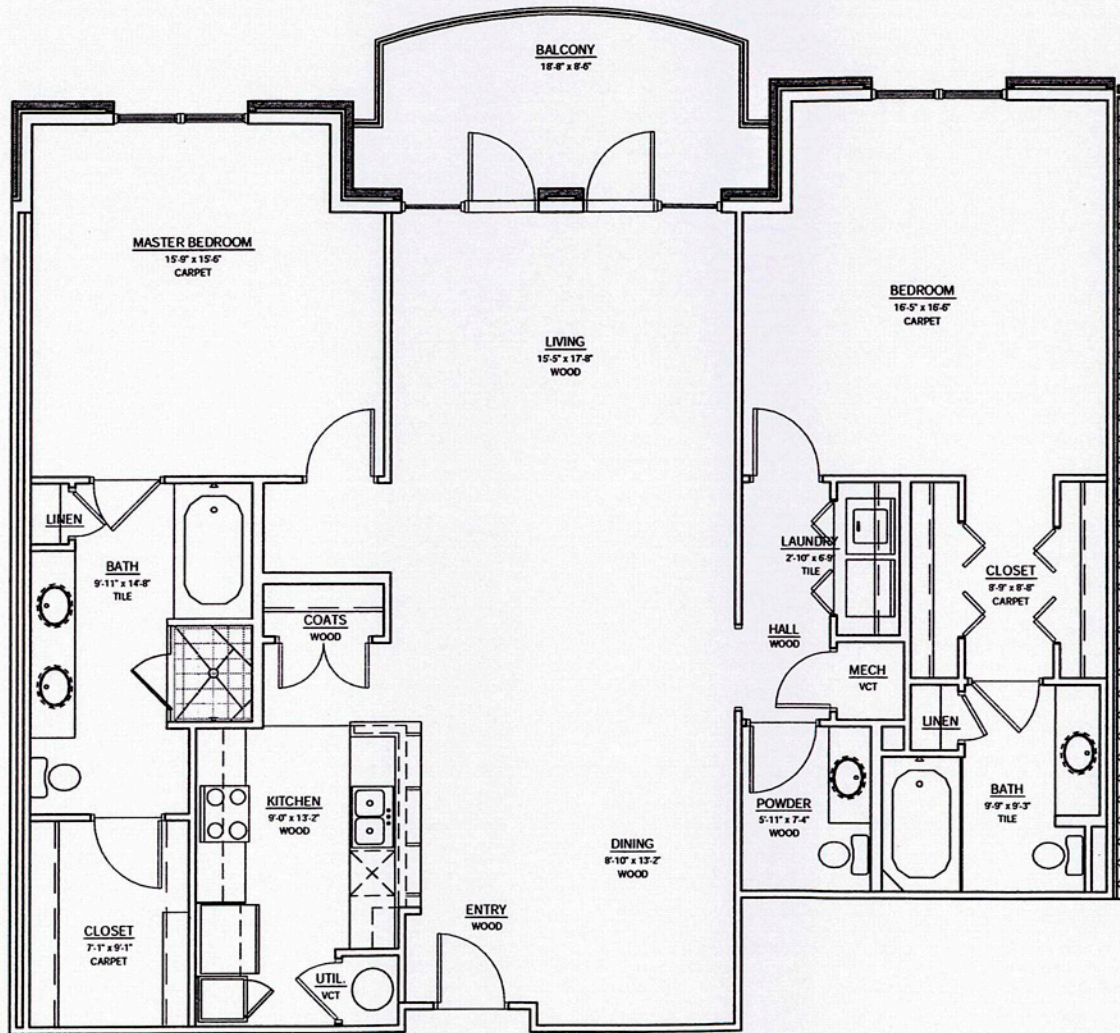

Unit A (2 Bed / 2.5 Bath)

1,743 paint to paint sf

07.11.06

Scale: 3/16" = 1'-0"

Mayfaire Townview, Building B
Wilmington, North Carolina