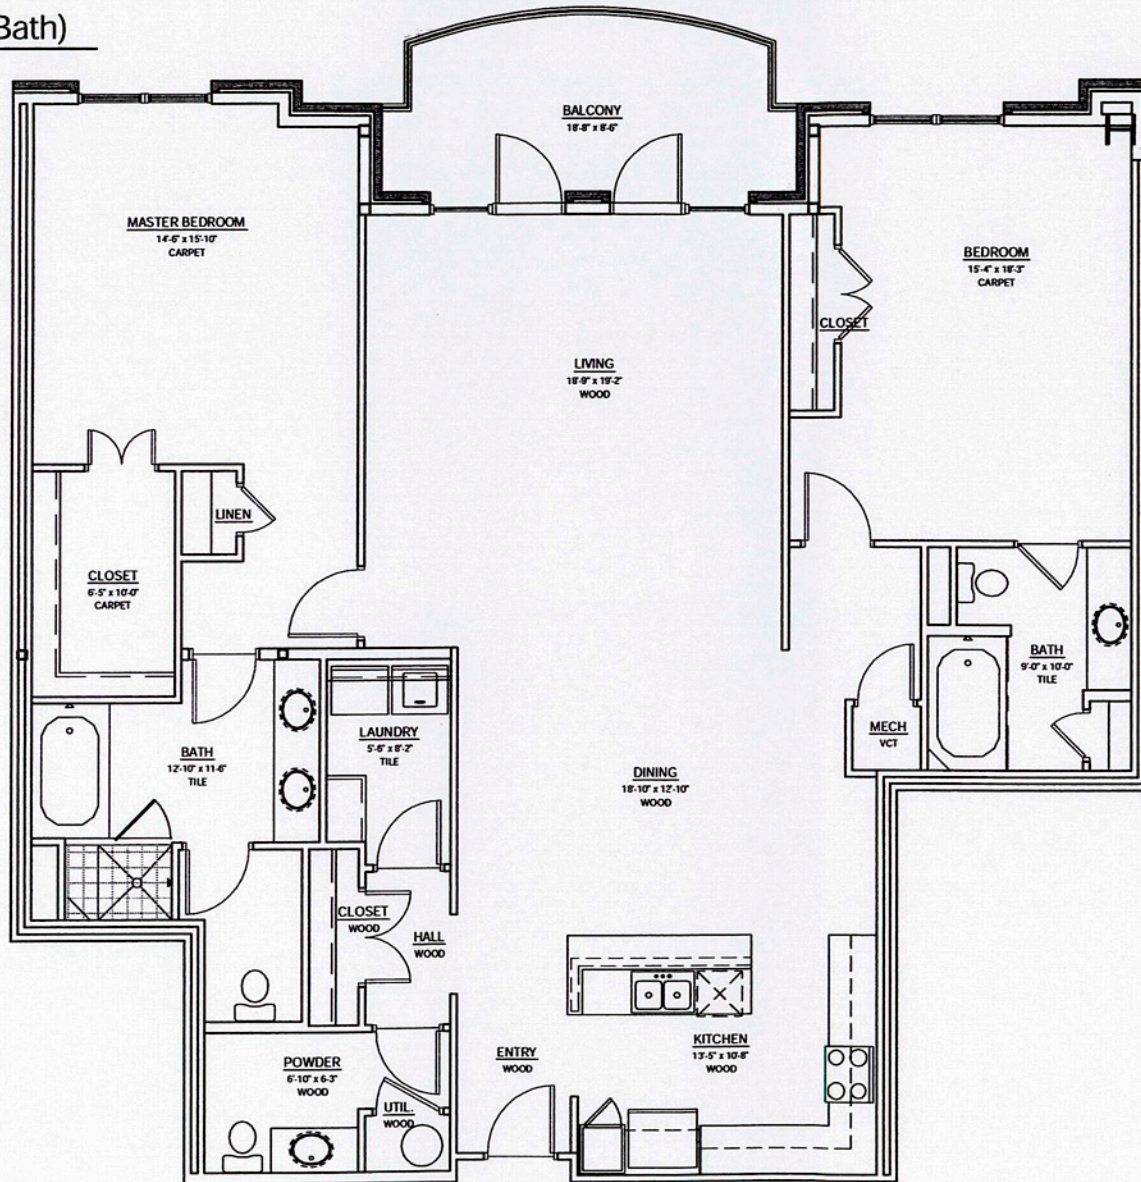

Unit C (2 Bed / 2.5 Bath)

1,911 paint to paint sf

07.11.06

Scale: 3/16" = 1'-0"

Mayfaire Townview, Building B
Wilmington, North Carolina