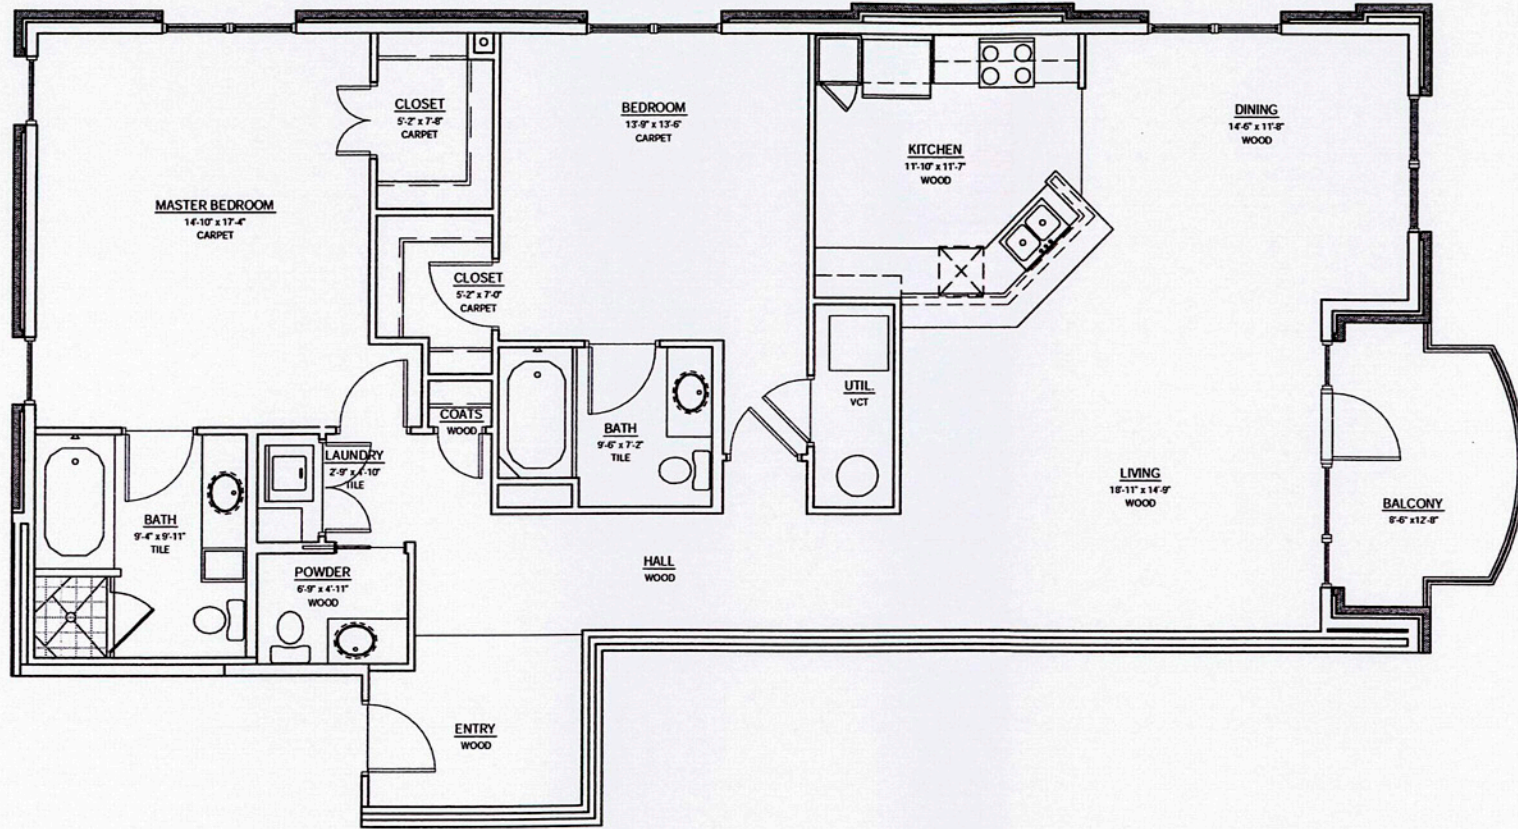

Unit D (2 Bed / 2.5 Bath)

1,658 paint to paint sf

07.11.06

Scale: 3/16" = 1'-0"

Mayfaire Townview, Building B
Wilmington, North Carolina