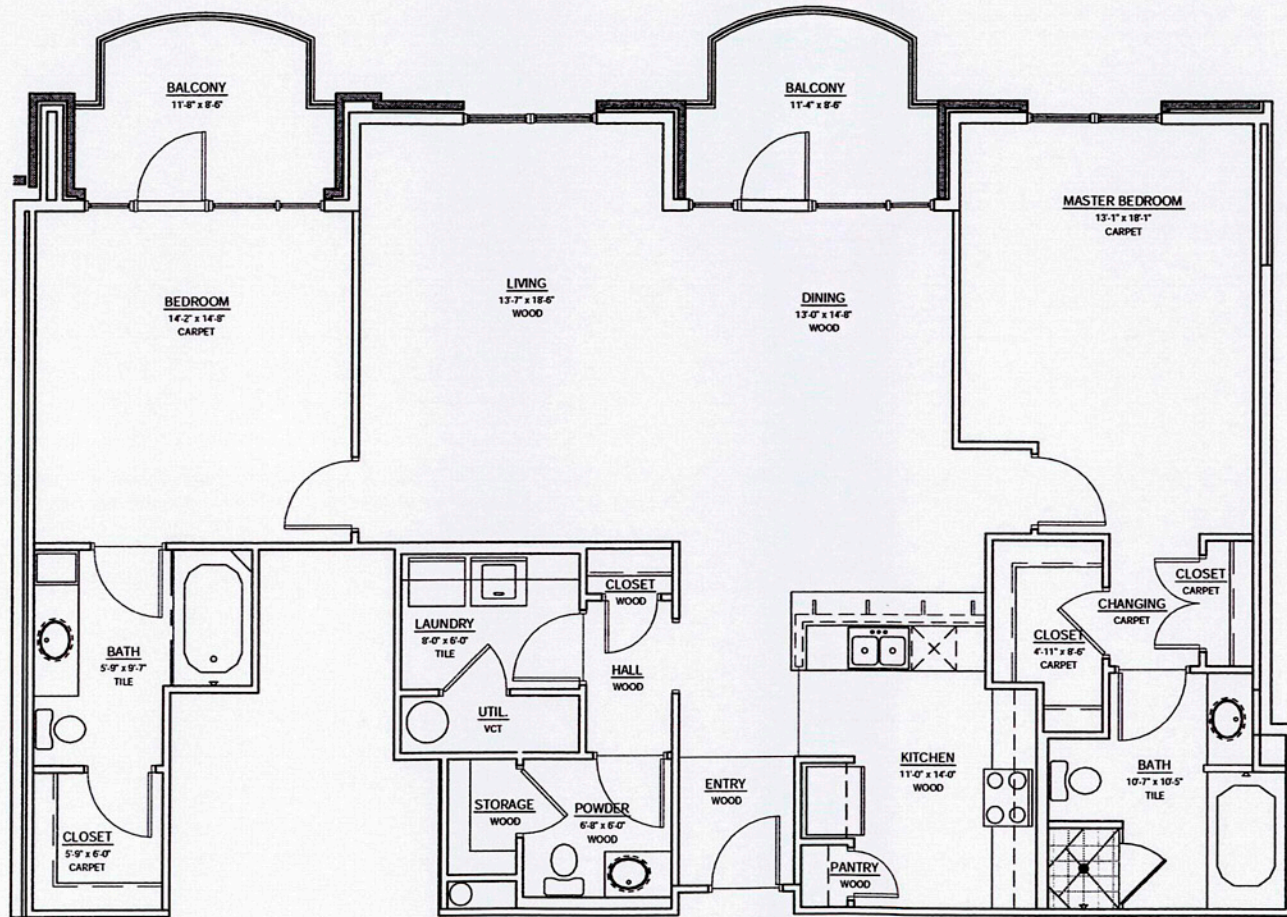

Unit E1 (2 Bed / 2.5 Bath)

1,617 paint to paint sf
*Unit Only on 3rd Floor

07.11.06

Scale: 3/16" = 1'-0"

Mayfaire Townview, Building B
Wilmington, North Carolina