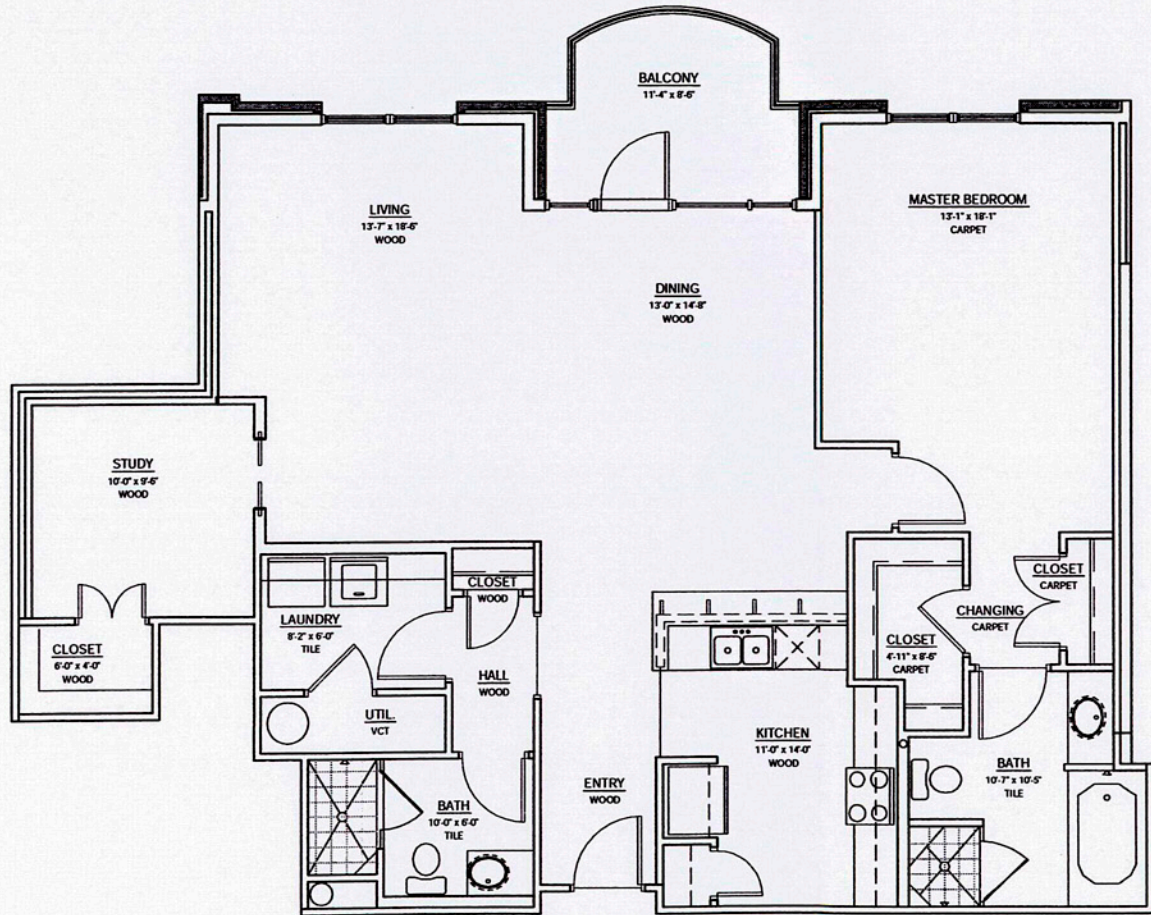

Unit E2 (1 Bed & Study / 2 Bath)

1,346 paint to paint sf
*Unit Only on 2nd Floor

07.11.06

Scale: 3/16" = 1'-0"

Mayfaire Townview, Building B
Wilmington, North Carolina