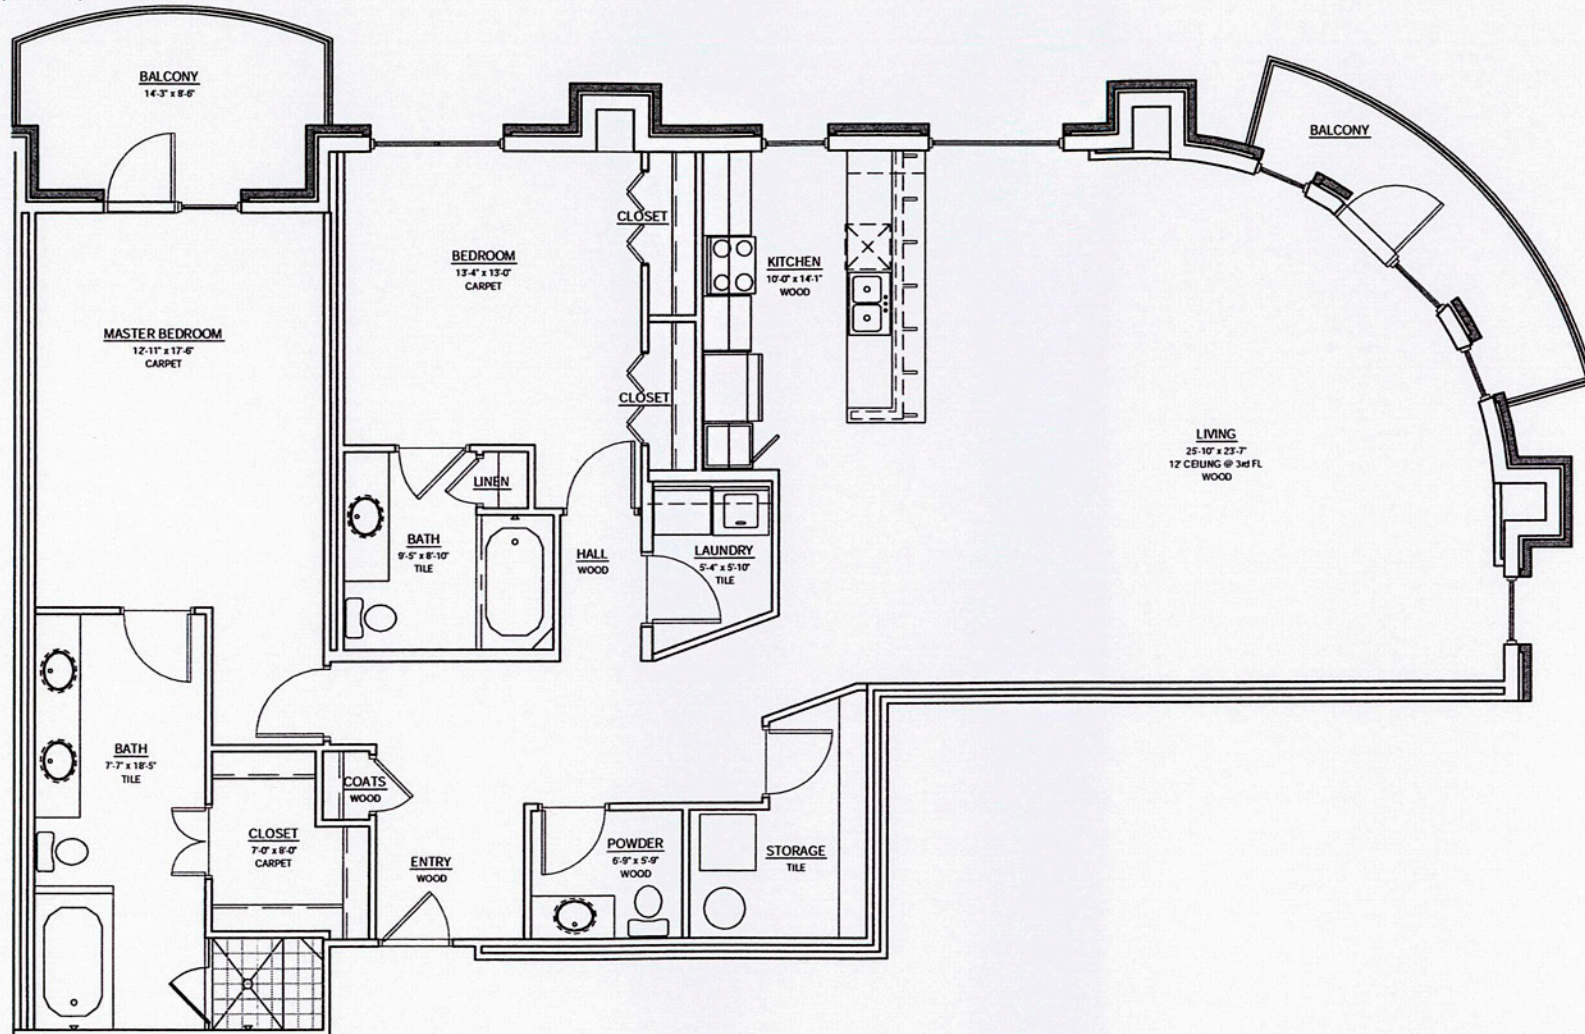

Unit G (2 Bed / 2.5 Bath)

1,915 paint to paint sf

07.11.06

Scale: 3/16" = 1'-0"

Mayfaire Townview, Building G

Wilmington, North Carolina