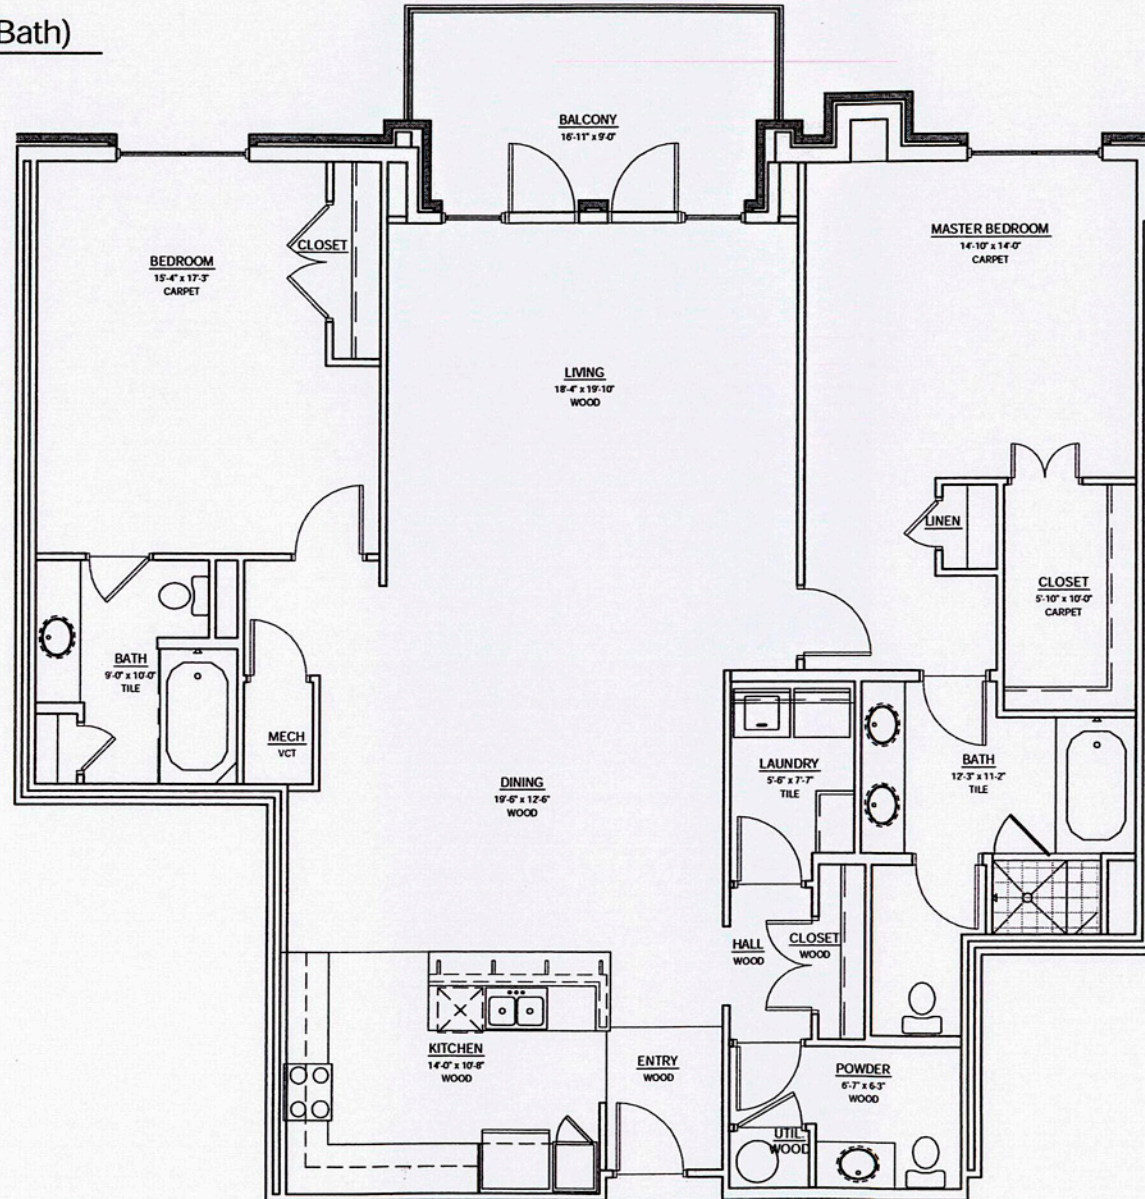

**Unit H (2 Bed / 2.5 Bath)**

1,892 paint to paint sf

07.11.06  
Scale: 3/16" = 1'-0"

Mayfaire Townview, Building G  
Wilmington, North Carolina