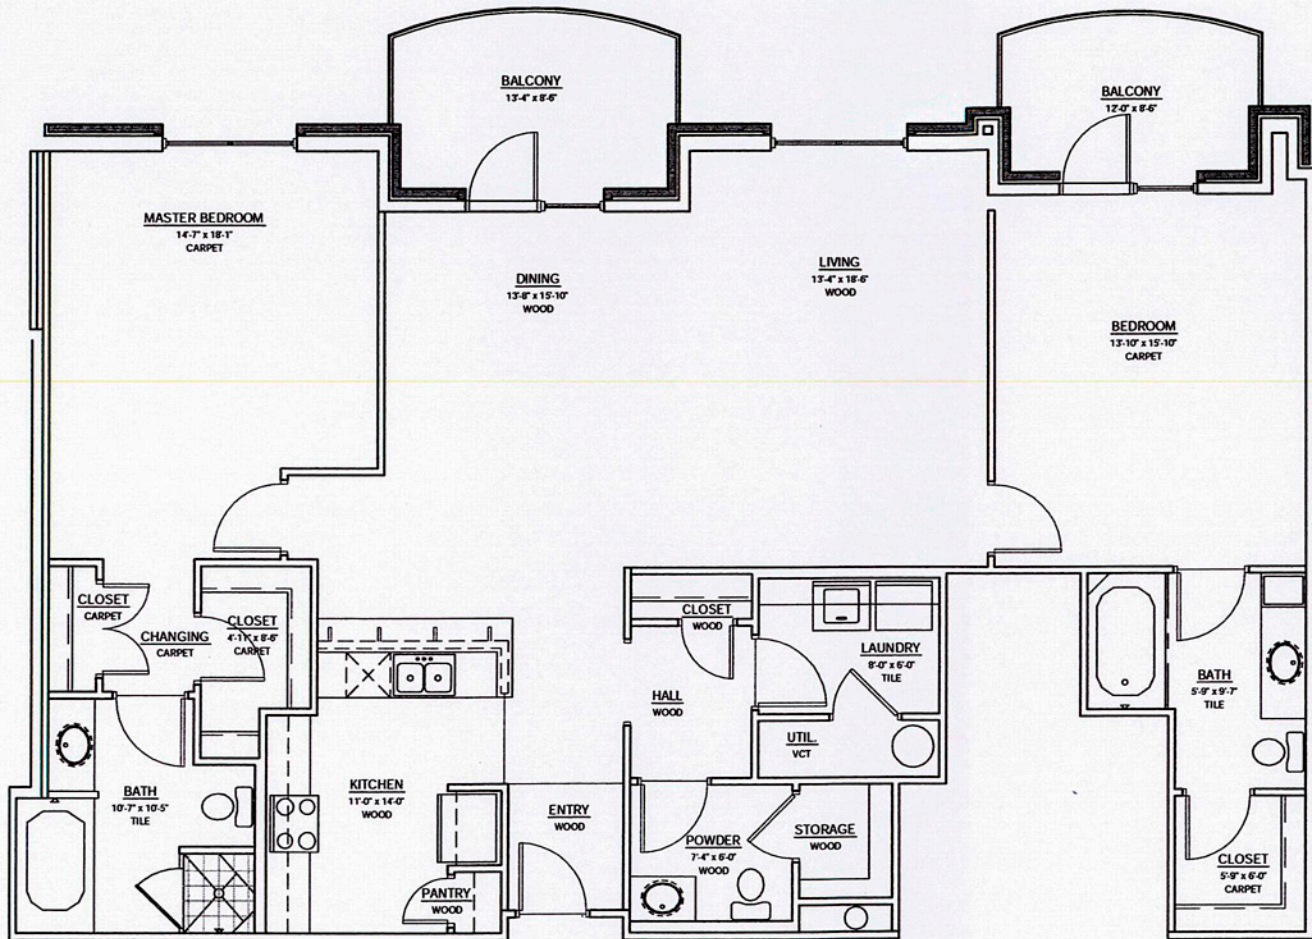

Unit K1 (2 Bed / 2.5 Bath)

1,703 paint to paint sf

*Unit Only on 3rd Floor

07.11.06

Scale: 3/16" = 1'-0"

Mayfaire Townview, Building G

Wilmington, North Carolina